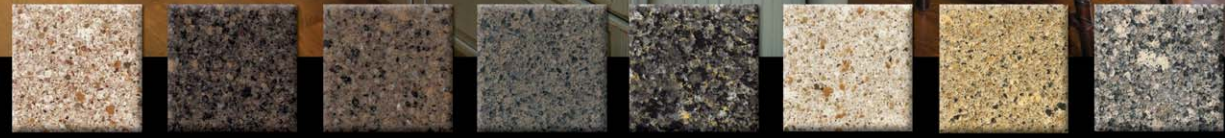

Touch

Quarry Collection™

BRADFORD™ BROWNHILL™ CRANBROOK™ PRESTON™ READING™ SHEFFIELD™ ASHFORD™ CHATHAM™ KENSINGTON™

LANCASTER™ NOTTINGHAM™ OXFORD™ PARK GATE™ SOUTHAMPTON™ SUTTON™ VICTORIA™ WINDSOR™

Desert Collection

CAMBRIAN BLACK™ CHERRYBROOK™ FIELDSTONE™ HAZELFORD™ OAKHAMPTON™ WHITEHALL™ SUSSEX™ YORKSHIRE™

Simply luxurious. The exquisite colors, exceptional durability and uncompromising smooth texture of Cambria makes it the finest surface available for your home.